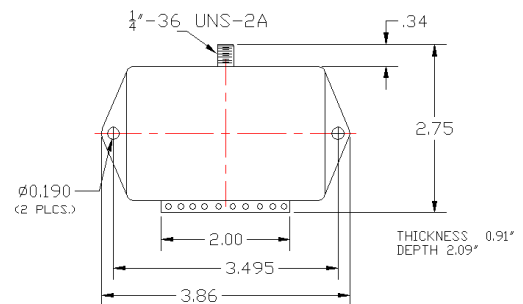

### General Specifications

Operating Temperature:	-40°C to +85°C
Supply Voltage	9 to 36 VDC
Operating Current:	Sleep – <3 µA@3.3V typical Receive – 30 mA@3.3V typical Transmit – 25 mA@3.3V typical
Size:	3.875" x 2.400"