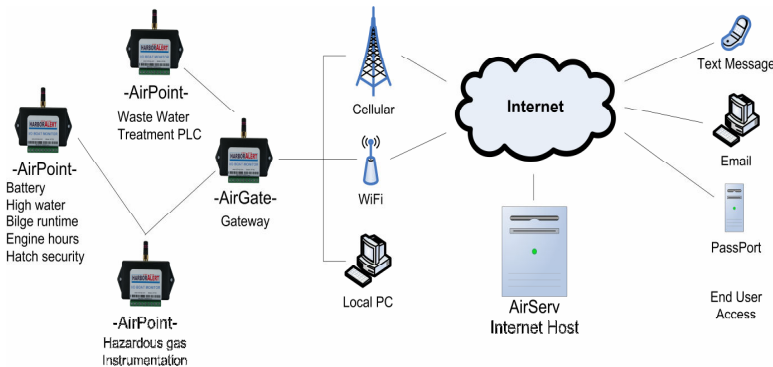

AZN: Air2Apps' Zigbee Network implementation.

AZN is a set of off the shelf components and services that make it simple to build a wireless network to your remote equipment. It's fast to install, inexpensive, and gives you local and Internet access with Air2App's communications infrastructure. Designed with the ZigBee® protocol AZN is an auto forming, routing, healing, packet hopping, secured, mesh topology network. AZN connects hundreds of remote devices spread over miles of area.

***AZN Components:** AirPoints, a variety of serial, analog, digital, and relay control modules that give your remote equipment network access. AirGate, the AZN gateway providing local serial or Internet access to all AirPoint connected equipment.

AZN is both flexible and expandable. You can mix and match AirPoint serial, analog, and IO modules to fit your application. Add new modules at any time connecting a remote sensor's analog outputs, liquid level switches, PLC serial ports, or advanced instrumentation to you host controller.

Installation is simple: Connect your remote equipment to AirPoints. Connect your system host either via local serial or the Internet to the AirGate. Turn on the power. In minutes AZN will form connections to your remote equipment.