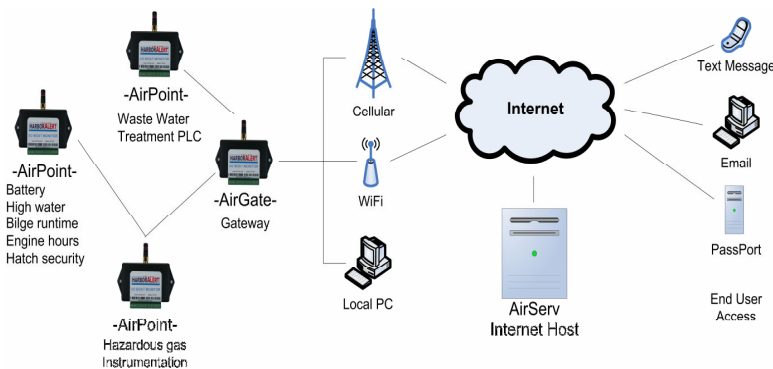

AZN: Air2Apps' Zigbee Network implementation.

AZN is a set of off the shelf components and services that make it simple to build a wireless network to your remote equipment. It's fast to install, inexpensive, and gives you local and Internet access with Air2App's communications infrastructure. Designed with the ZigBee® protocol AZN is an auto forming, routing, healing, packet hopping, secured, mesh topology network. AZN connects hundreds of remote devices spread over miles of area.

***AZN Components:** AirPoints, a variety of serial, analog, digital, and relay control modules that give your remote equipment network access. AirGate, the AZN gateway providing local serial or Internet access to all AirPoint connected equipment.

AZN is both flexible and expandable. You can mix and match AirPoint serial, analog, and IO modules to fit your application. Add new modules at any time connecting a remote sensor's analog outputs, liquid level switches, PLC serial ports, or advanced instrumentation to you host controller.

Installation is simple: Connect your remote equipment to AirPoints. Connect your system host either via local serial or the Internet to the AirGate. Turn on the power. In minutes AZN will form connections to your remote equipment.